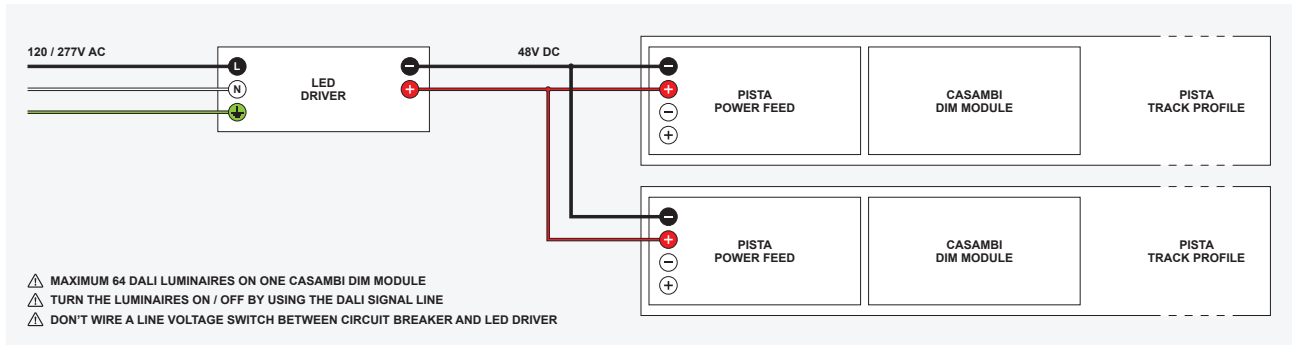

CASAMBI DIM MODULE