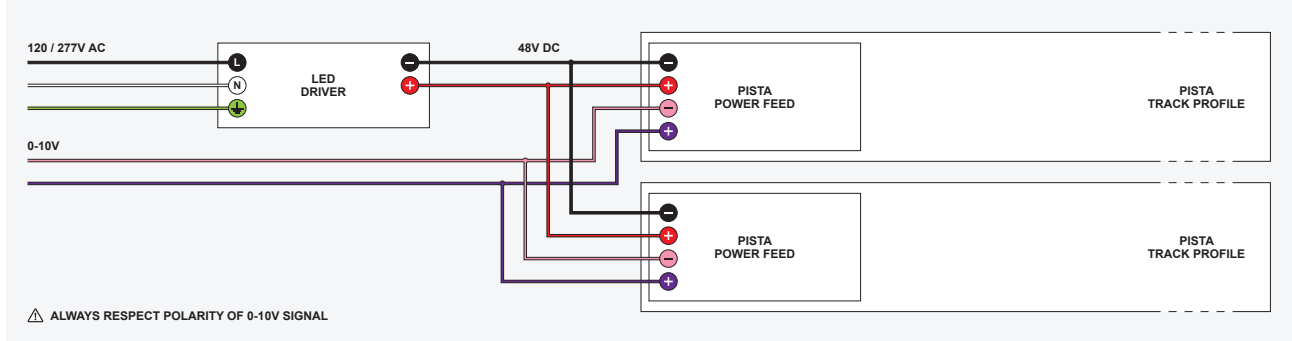

# Wiring Diagrams

Pista Track 48V

## 0-10V