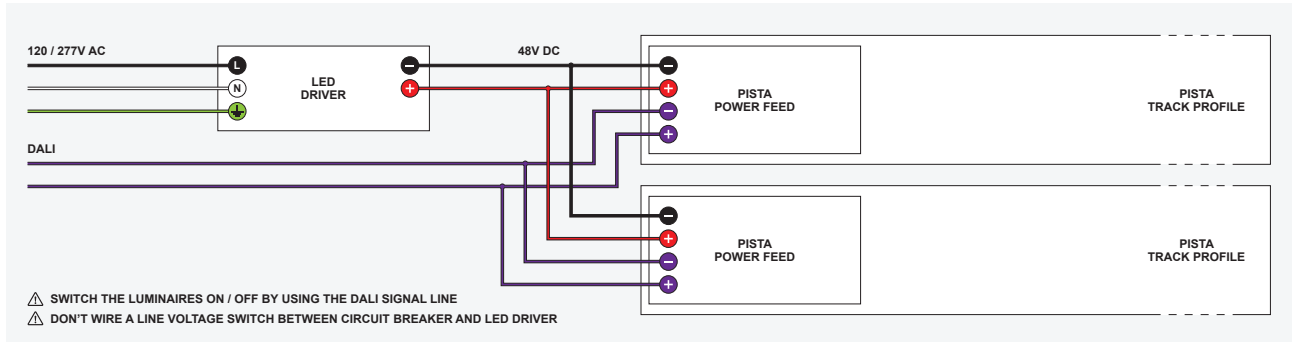

Wiring Diagrams

Pista Track 48V

0-10V

DALI

CASAMBI DIM MODULE

CASAMBI DIM MODULE (ALTERNATE)